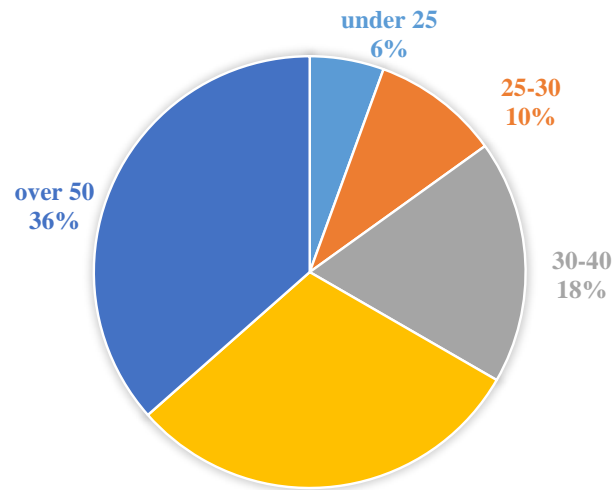

Tainan Prison's Tainan Branch ,Agency of Corrections , Ministry of Justice
Characteristics of New Prisoners

Unit : Persons

Year (Month)	Total	Sex		Age					Education			
		Male	Female	under 25	25-30	30-40	40-50	over 50	Junior High School	Senior High School	College & Graduate School	Others
2016	2,176	2,015	161	130	221	652	666	507	980	817	110	269
2017	2,194	2,023	171	134	255	634	606	565	980	859	125	230
2018	2,304	2,142	162	171	251	550	670	662	884	1,006	143	271
2019	2,051	1,909	142	173	170	489	582	637	820	834	135	262
2020	1,813	1,677	136	135	169	423	523	563	735	739	124	215
Jan. 2021	126	114	12	7	12	23	38	46	40	61	11	14

AGE OF NEW PRISONERS

Jan. 2021

EDUCATION OF NEW PRISONERS

Jan. 2021