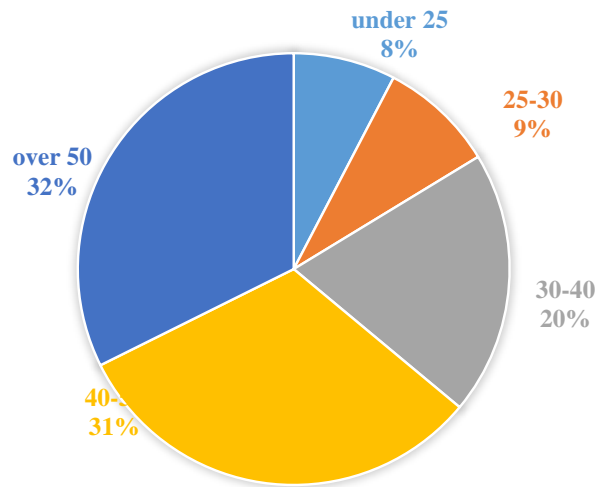

Tainan Prison's Tainan Branch ,Agency of Corrections , Ministry of Justice
Characteristics of New Prisoners

Unit : Persons

Year (Month)	Total	Sex		Age					Education			
		Male	Female	under 25	25-30	30-40	40-50	over 50	Junior High School	Senior High School	College & Graduate School	Others
2016	2,176	2,015	161	130	221	652	666	507	980	817	110	269
2017	2,194	2,023	171	134	255	634	606	565	980	859	125	230
2018	2,304	2,142	162	171	251	550	670	662	884	1,006	143	271
2019	2,051	1,909	142	173	170	489	582	637	820	834	135	262
2020	1,813	1,677	136	135	169	423	523	563	735	739	124	215
Jan.-Mar. 2021	405	376	29	31	35	80	128	131	155	175	35	40

AGE OF NEW PRISONERS

Jan.-Mar. 2021

EDUCATION OF NEW PRISONERS

Jan.-Mar. 2021