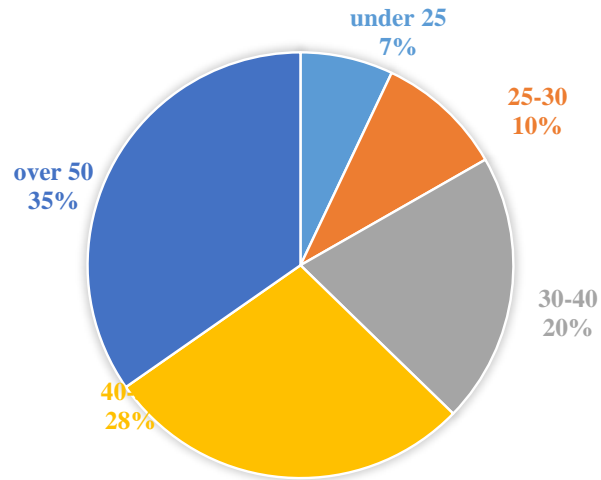

Tainan Prison's Tainan Branch ,Agency of Corrections , Ministry of Justice Characteristics of New Prisoners

Unit : Persons

Year (Month)	Total	Sex		Age					Education			
		Male	Female	under 25	25-30	30-40	40-50	over 50	Junior High School	Senior High School	College & Graduate School	Others
2017	2,194	2,023	171	134	255	634	606	565	980	859	125	230
2018	2,304	2,142	162	171	251	550	670	662	884	1,006	143	271
2019	2,051	1,909	142	173	170	489	582	637	820	834	135	262
2020	1,813	1,677	136	135	169	423	523	563	735	739	124	215
2021	1,426	1,309	117	109	128	310	414	465	582	578	115	151
Jan-Aug 2022	1,320	1,251	69	93	128	271	370	458	520	562	96	142

AGE OF NEW PRISONERS

Jan-Aug 2022

EDUCATION OF NEW PRISONERS

Jan-Aug 2022