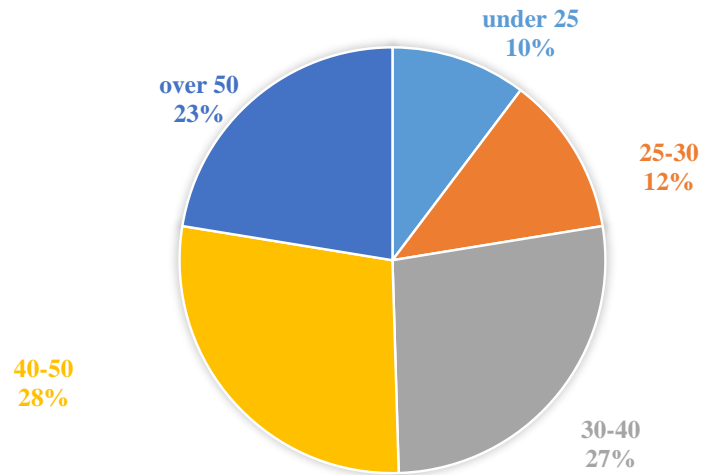

Tainan Prison's Tainan Branch ,Agency of Corrections , Ministry of Justice Characteristics of New Prisoners

Unit : Persons

Year (Month)	Total	Sex		Age					Education			
		Male	Female	under 25	25-30	30-40	40-50	over 50	Junior High School	Senior High School	College & Graduate School	Others
2018	2,304	2,142	162	171	251	550	670	662	884	1,006	143	271
2019	2,051	1,909	142	173	170	489	582	637	820	834	135	262
2020	1,813	1,677	136	135	169	423	523	563	735	739	124	215
2021	1,426	1,309	117	109	128	310	414	465	582	578	115	151
2022	1,919	1,802	117	134	188	419	517	661	722	830	157	210
2023 Jan.	107	96	11	11	13	29	30	24	43	49	11	4

AGE OF NEW PRISONERS

2023 Jan.

EDUCATION OF NEW PRISONERS

2023 Jan.