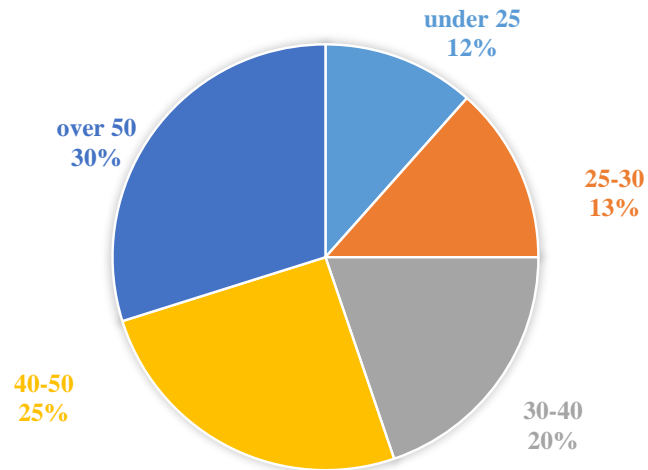

Tainan Prison's Tainan Branch ,Agency of Corrections , Ministry of Justice Characteristics of New Prisoners

Unit : Persons

Year (Month)	Total	Sex		Age					Education			
		Male	Female	under 25	25-30	30-40	40-50	over 50	Junior High School	Senior High School	College & Graduate School	Others
2018	2,304	2,142	162	171	251	550	670	662	884	1,006	143	271
2019	2,051	1,909	142	173	170	489	582	637	820	834	135	262
2020	1,813	1,677	136	135	169	423	523	563	735	739	124	215
2021	1,426	1,309	117	109	128	310	414	465	582	578	115	151
2022	1,919	1,802	117	134	188	419	517	661	722	830	157	210
2023 Jan.-Feb.	268	249	19	31	36	53	68	80	98	123	27	20

AGE OF NEW PRISONERS

2023 Jan.-Feb.

EDUCATION OF NEW PRISONERS

2023 Jan.-Feb.